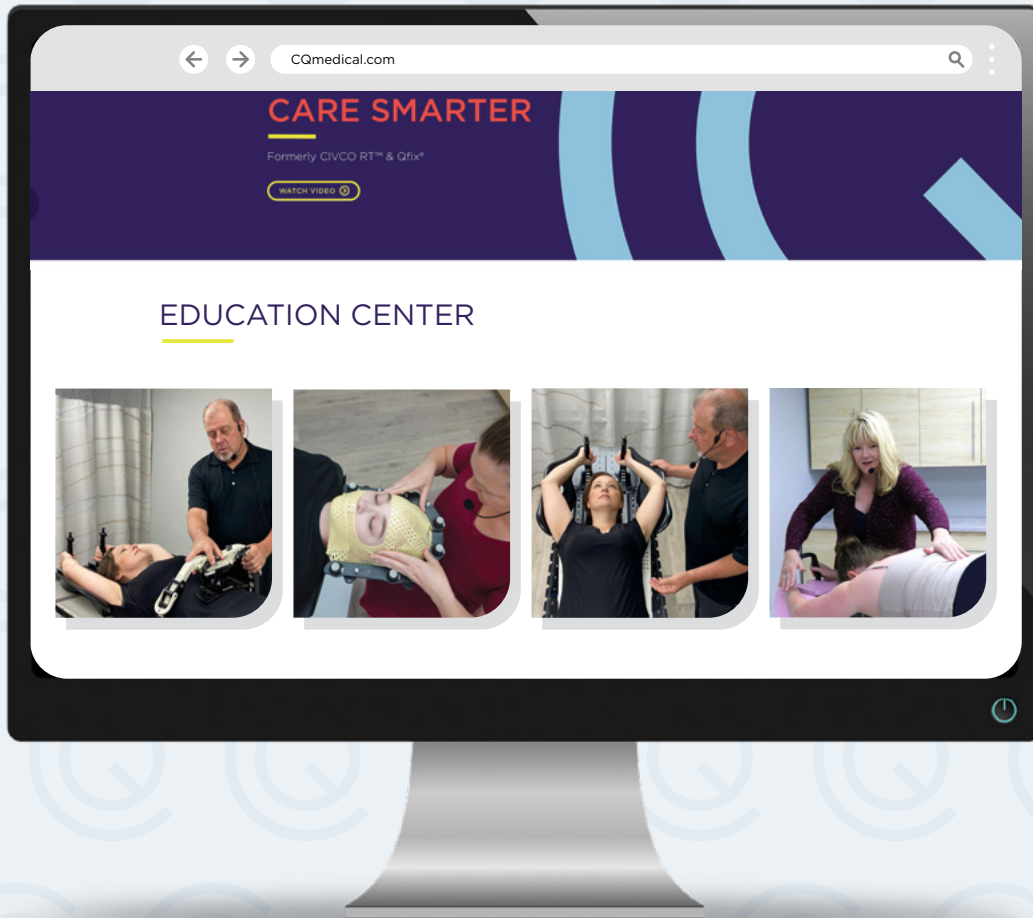

CQ MEDICAL EDUCATION CENTER

The CQ Medical Education Center is designed to **simulate a clinical environment** and **facilitate virtual demonstrations**. The center allows us to provide **uninterrupted support** to our clinical partners around the world.

One of the greatest benefits of an interactive, web-based session is the ability to showcase a variety of legacy Qfix and legacy CIVCO RT positioning & immobilization solutions and treatment options. It helps us understand your current workflow so that we can **focus on the device and techniques that work best for you**.