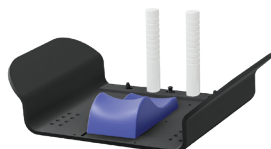

Standard Wing Board with Delrin handles, 57 cm
(compatible with Silverman or Timo headrest, sold separately)

MTWB09

Global Sales Office

Orange City, Iowa, USA
800.842.8688 | +1 712.737.8688

info@CivcoRT.com
www.CivcoRT.com