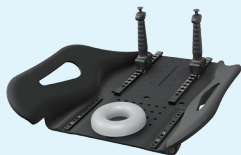

Integrated GlideTrack

Allows simple positioning of the Pro, Extended and Standard Wing Boards to accommodate patients of varied torso lengths

Smooth Adjustment

Support bar secures the board to five adjustable elevation angles

Optional Bottom Stop

Slant board is indexable to the couchtop with or without the optional bottom board

Evolve Pro Breastboard Full Package

Evolve Pro Breastboard

Includes Slant Board, Bottom Board, Bottom Stop, Pro Wing Board, Pro Handles and Gel Head Cup

MTM500

Breastboard Configurations (choose your Wing Board™ below)

Evolve Slant Board, Bottom Board and Bottom Stop

OAP240

Evolve Slant Board Only

OAP200

Wing Board Options

Pro Wing Board with Pro handles and Gel Head Rest, 59 cm

OAP220

Extended Wing Board with T-Grip handle, 57 cm
(compatible with Silverman or Timo headrest, sold separately)

MTWB08T

Extended Wing Board with U-Grip handle, 57 cm
(compatible with Silverman or Timo headrest, sold separately)