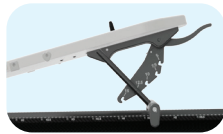

COMING SOON!

A Modular Approach to Breast & Thorax Positioning

Evolve Breastboard

This innovative and lightweight solution allows quick and simple indexing of many Wing Boards™ which aids in reproducibility without sacrificing patient comfort. Many hand grips, headrests and thermoplastic options easily integrate to maximize positioning options based on patient or clinical need. The board is indexable to couchtops with or without an optional folding bottom board and features smooth adjustability between five elevation angles.

Integrated GlideTrack

Allows simple positioning of the Pro, Extended and Standard Wing Boards to accommodate patients of varied torso lengths

Smooth Adjustment

Support bar secures the board to five adjustable elevation angles

- CT, MR, photon and SGRT treatment compatible
- Indexing marks allow reproducible setup
- Side scales assist with alignment
- Compatible with breast thermoplastic
- Indexable to TotalRT Platform or other couchtops via two or three-pin Lok-Bar™

Pro Wing Board

- Contoured cutouts in shoulder region eliminate attenuation during posterior axillary boosts
- Pro Hand Grips easily move along track, allowing many positioning options for the patient's arms
- Four handle options can be used (Pro Handles, M Handle, T or U Grip)
- Two headrest options are indexable in eight positions
- Chin thermoplastic can attach to position patient's chin away from the beam