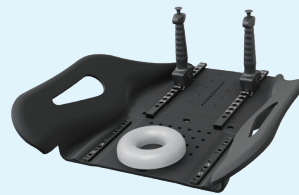

COMING SOON!

A Modular Approach to Breast & Thorax Positioning

Evolve Breastboard

This innovative and lightweight solution allows quick and simple indexing of many Wing Boards™ which aids in reproducibility without sacrificing patient comfort. Many hand grips, headrests and thermoplastic options easily integrate to maximize positioning options based on patient or clinical need. The board is indexable to couchtops with or without an optional folding bottom board and features smooth adjustability between five elevation angles.

Integrated GlideTrack

Allows simple positioning of the Pro, Extended and Standard Wing Boards to accommodate patients of varied torso lengths

Smooth Adjustment

Support bar secures the board to five adjustable elevation angles

- CT, MR, photon and SGRT treatment compatible
- Indexing marks allow reproducible setup
- Side scales assist with alignment
- Compatible with breast thermoplastic
- Indexable to TotalRT Platform or other couchtops via two or three-pin Lok-Bar™

Pro Wing Board

- Contoured cutouts in shoulder region eliminate attenuation during posterior axillary boosts
- Pro Hand Grips easily move along track, allowing many positioning options for the patient's arms
- Four handle options can be used (Pro Handles, M Handle, T or U Grip)
- Two headrest options are indexable in eight positions
- Chin thermoplastic can attach to position patient's chin away from the beam