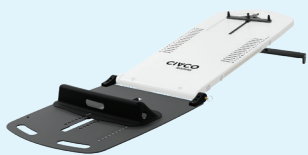

Integrated GlideTrack

Allows simple positioning of the Pro, Extended and Standard Wing Boards to accommodate patients of varied torso lengths

Smooth Adjustment

Support bar secures the board to five adjustable elevation angles

Pro Wing Board

- Contoured cutouts in shoulder region eliminate attenuation during posterior axillary boosts
- Pro Hand Grips easily move along track, allowing many positioning options for the patient's arms
- Four handle options can be used (Pro Handles, M Handle, T or U Grip)
- Two headrest options are indexable in eight positions
- Chin thermoplastic can attach to position patient's chin away from the beam

Optional Bottom Stop

Slant board is indexable to the couchtop with or without the optional bottom board

Evolve Pro Breastboard Full Package

Evolve Pro Breastboard

Includes Slant Board, Bottom Board, Bottom Stop, Pro Wing Board, Pro Handles and Gel Head Cup

MTM500

Breastboard Configurations (choose your Wing Board™ below)

Evolve Slant Board, Bottom Board and Bottom Stop

OAP240

Evolve Slant Board Only

OAP200

Wing Board Options

Pro Wing Board with Pro handles and Gel Head Rest, 59 cm