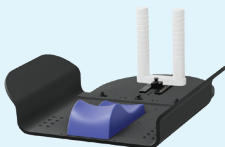

Integrated GlideTrack

Allows simple positioning of the Pro, Extended and Standard Wing Boards to accommodate patients of varied torso lengths

Smooth Adjustment

Support bar secures the board to five adjustable elevation angles

Optional Bottom Stop

Slant board is indexable to the couchtop with or without the optional bottom board

Evolve Pro Breastboard Full Package

Evolve Pro Breastboard

Includes Slant Board, Bottom Board, Bottom Stop, Pro Wing Board, Pro Handles and Gel Head Cup

MTM500

Breastboard Configurations (choose your Wing Board™ below)

Evolve Slant Board, Bottom Board and Bottom Stop

OAP240

Evolve Slant Board Only

OAP200

Wing Board Options

Pro Wing Board with Pro handles and Gel Head Rest, 59 cm

OAP220

Extended Wing Board with T-Grip handle, 57 cm
(compatible with Silverman or Timo headrest, sold separately)

MTWB08T

Extended Wing Board with U-Grip handle, 57 cm
(compatible with Silverman or Timo headrest, sold separately)