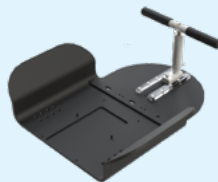

Starter Solution

MR All Starter Solution devices are MR Safe.

**TotalRT Platform, 201.3 cm,
Glass Fiber**

TRT100
Qty 1

Extended Wing Board™
Choose T-Grip (shown) or U-Grip
MTWB08T or MTWB08U
Qty 1

Silverman Headrests, set of 6
MTSILVER2
Qty 1

Kneefix™ 3
301052
Qty 1

Feetfix™ 3
301071
Qty 1

Prodigy™ 2, MR, Three-Pin Lok-Bar™
MTIL6054
Qty 3

Type-S™ Lok-Bar
MTWBL001
Qty 1

Handles
PRO360R and PRO360L
Qty 1 Each

Starter Solutions are sold separately. Suggested quantities are listed. Consult your sales representative for more information.